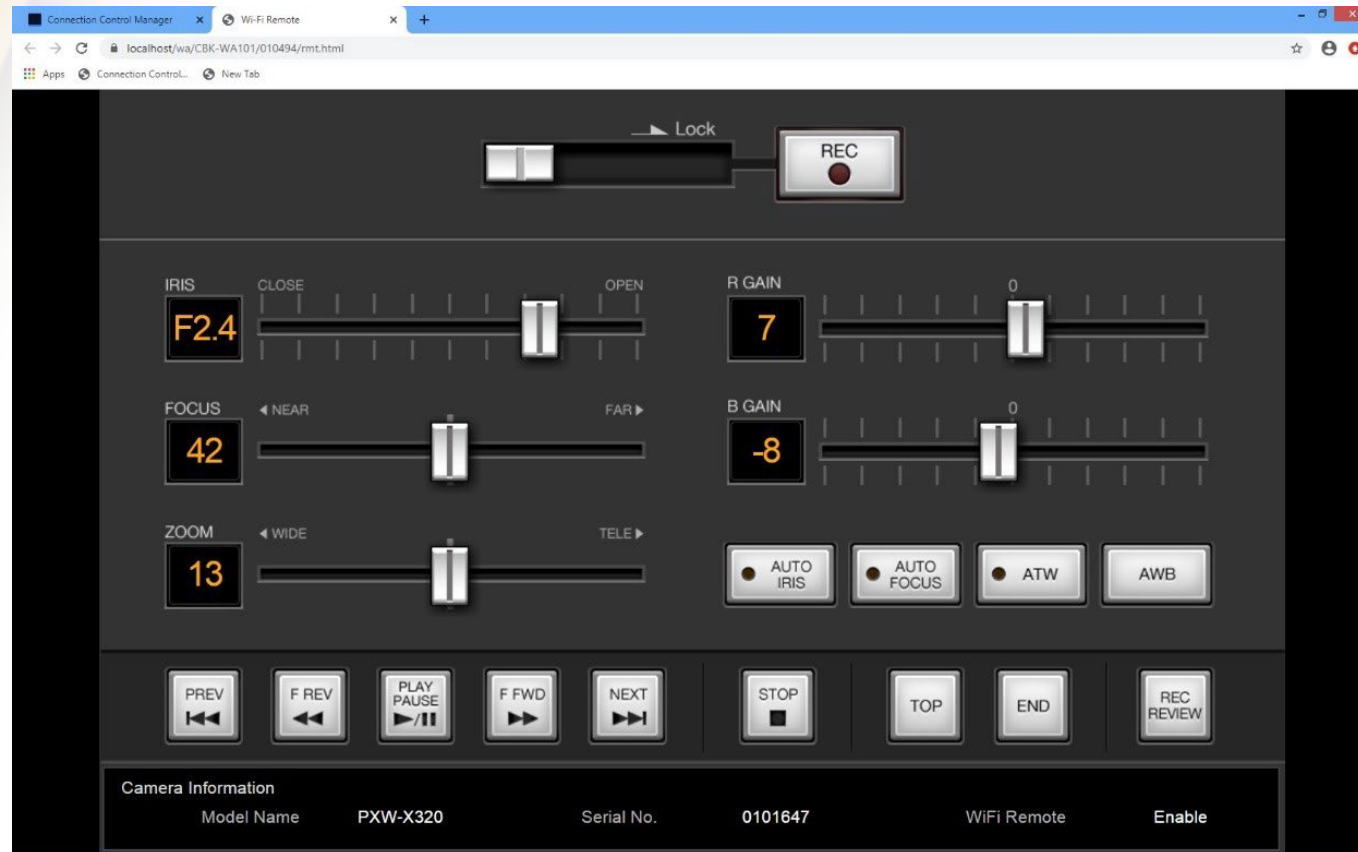

## Connections Control Manager

- Select Remote Tab and Camera Control

## Connections Control Manager

- Camera Control Screen.

Adjust the controls as needed to obtain the desirable image.

## Connections Control Manager

- Camera Control Screen.

Adjust the controls as needed to obtain the desirable image.

Lens with focus motor, can have focus control.