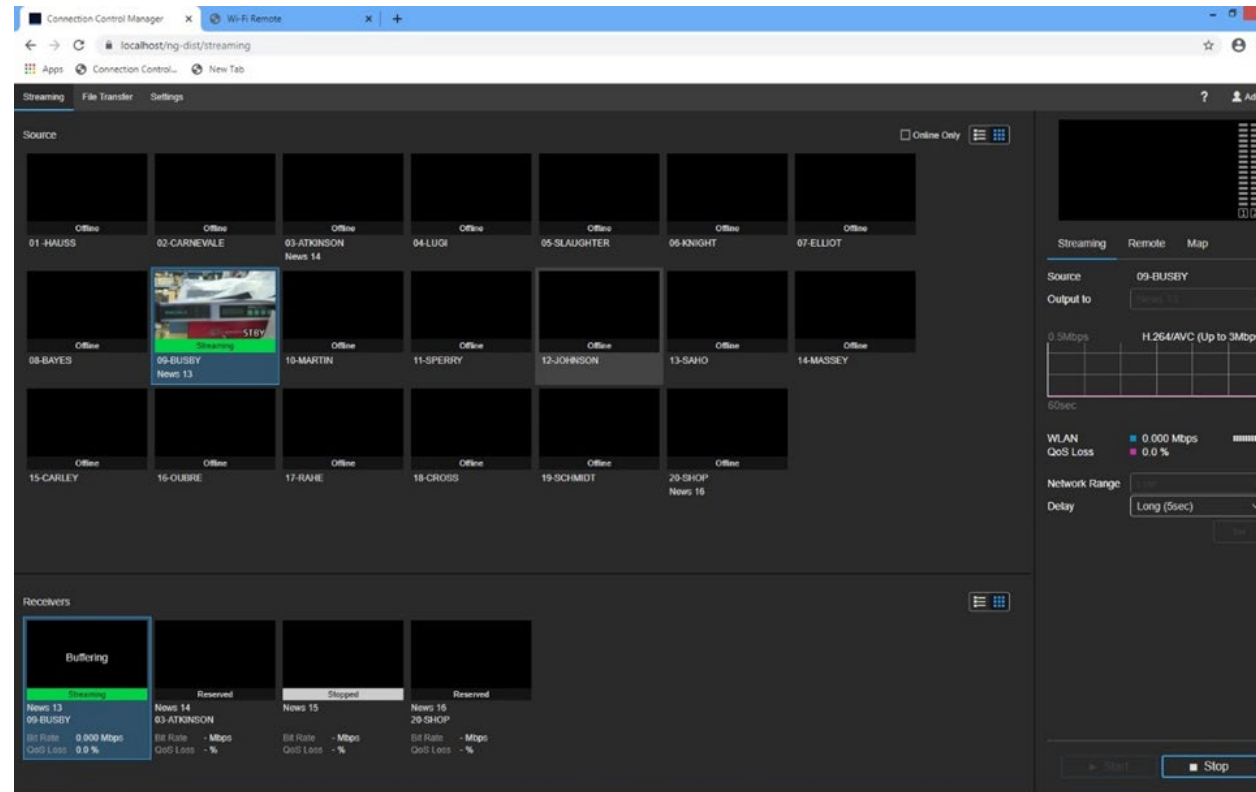

## Connections Control Manager

- Sony Stream computer and establish the live stream.