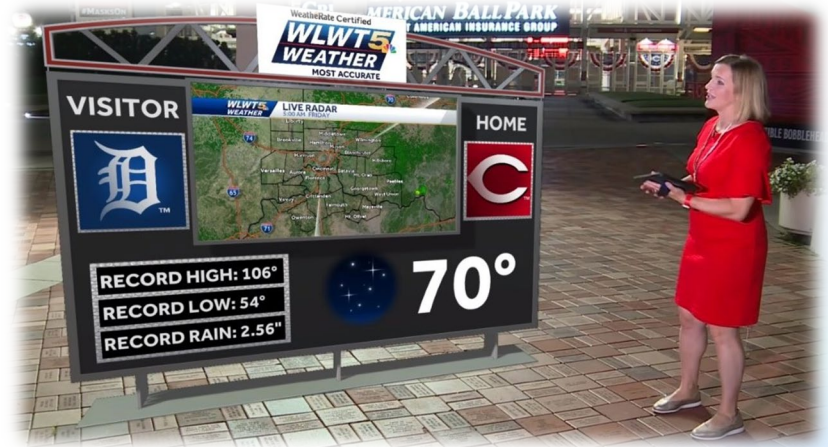

Working from Home: Weather

Options

- Add Green Screen
- Use Max Reality
- Deploy Unity: IFB & Intercom
  <https://www.unityintercom.com/>