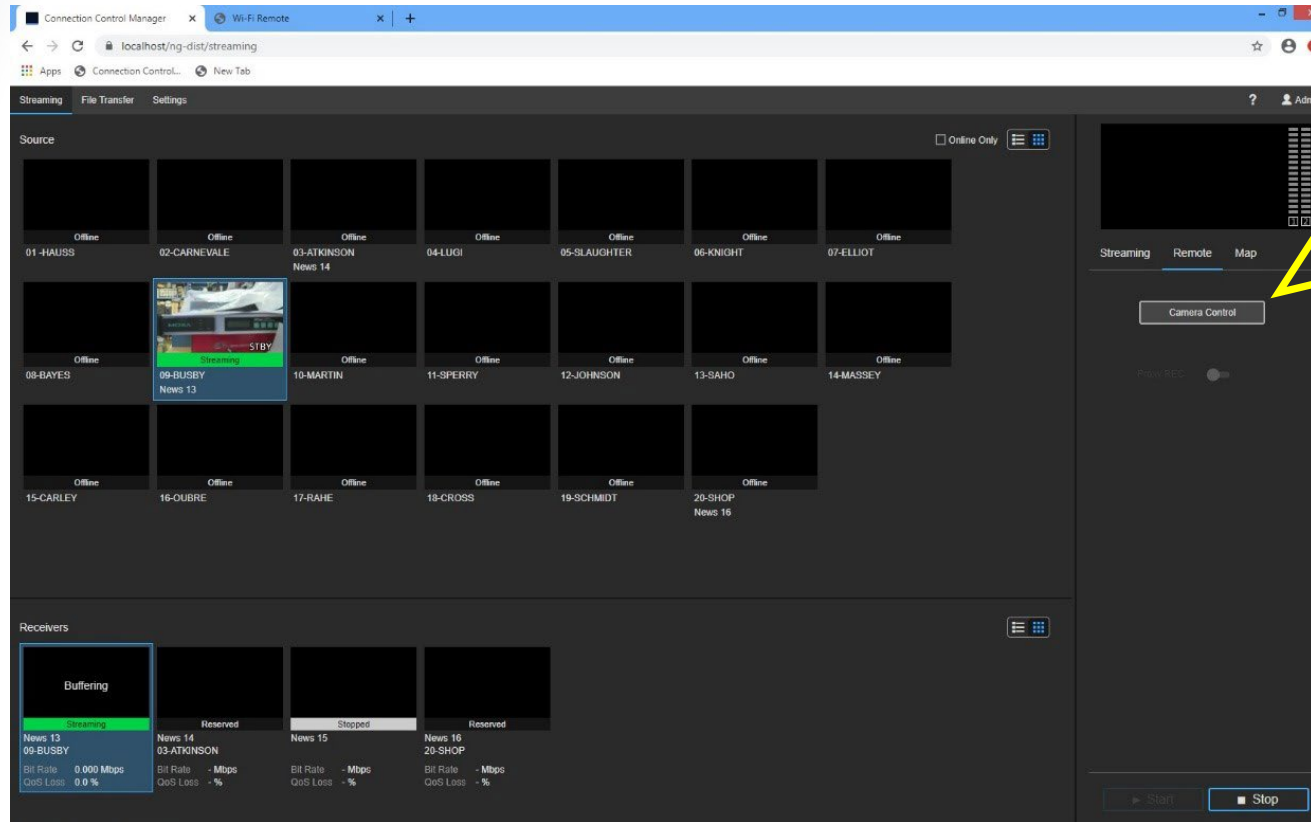

Working from Home: Weather

Connections Control Manager

- Select Remote Tab and Camera Control