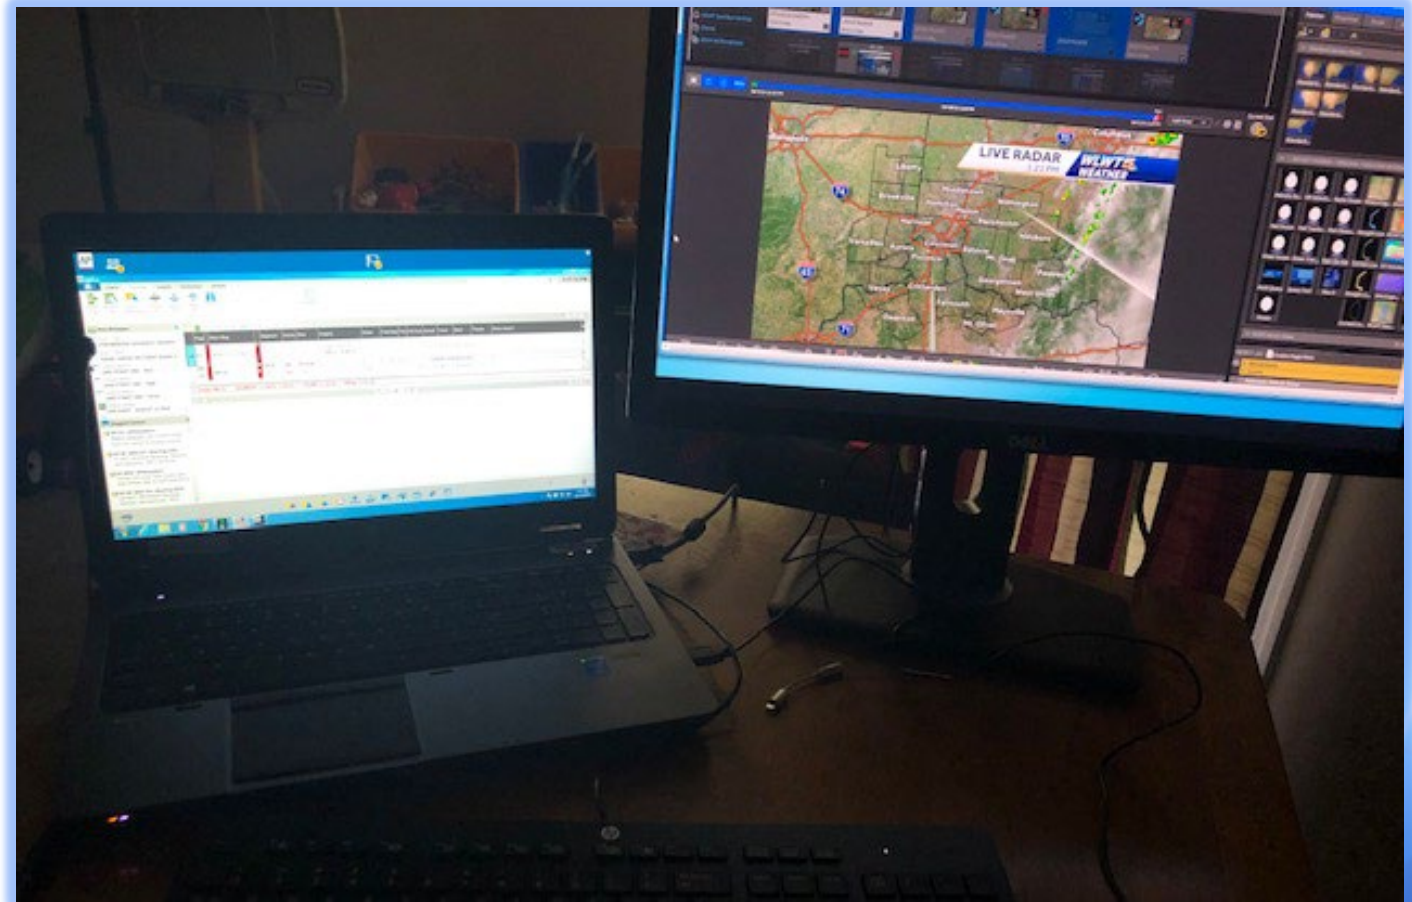

Working from Home: Weather