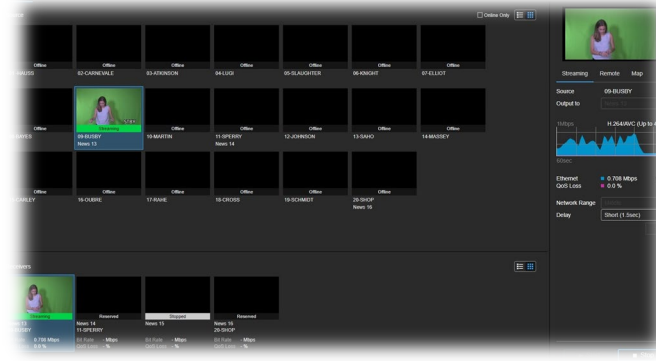

Working from Home: Weather

Options

- Add Green Screen