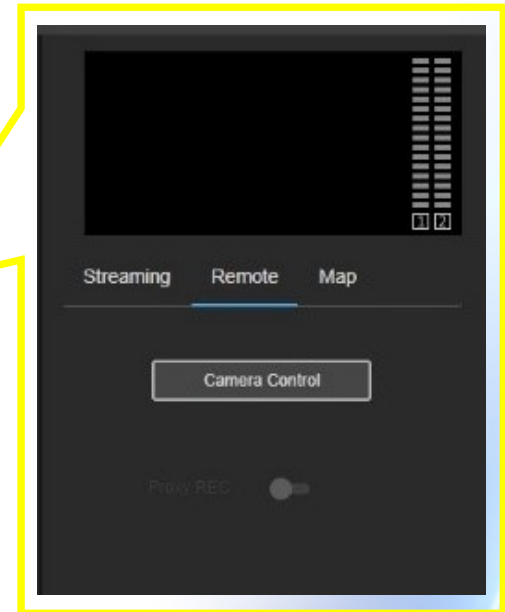

## Connections Control Manager

- Sony Stream computer and establish the live stream.

## Connections Control Manager

- Select Remote Tab and Camera Control