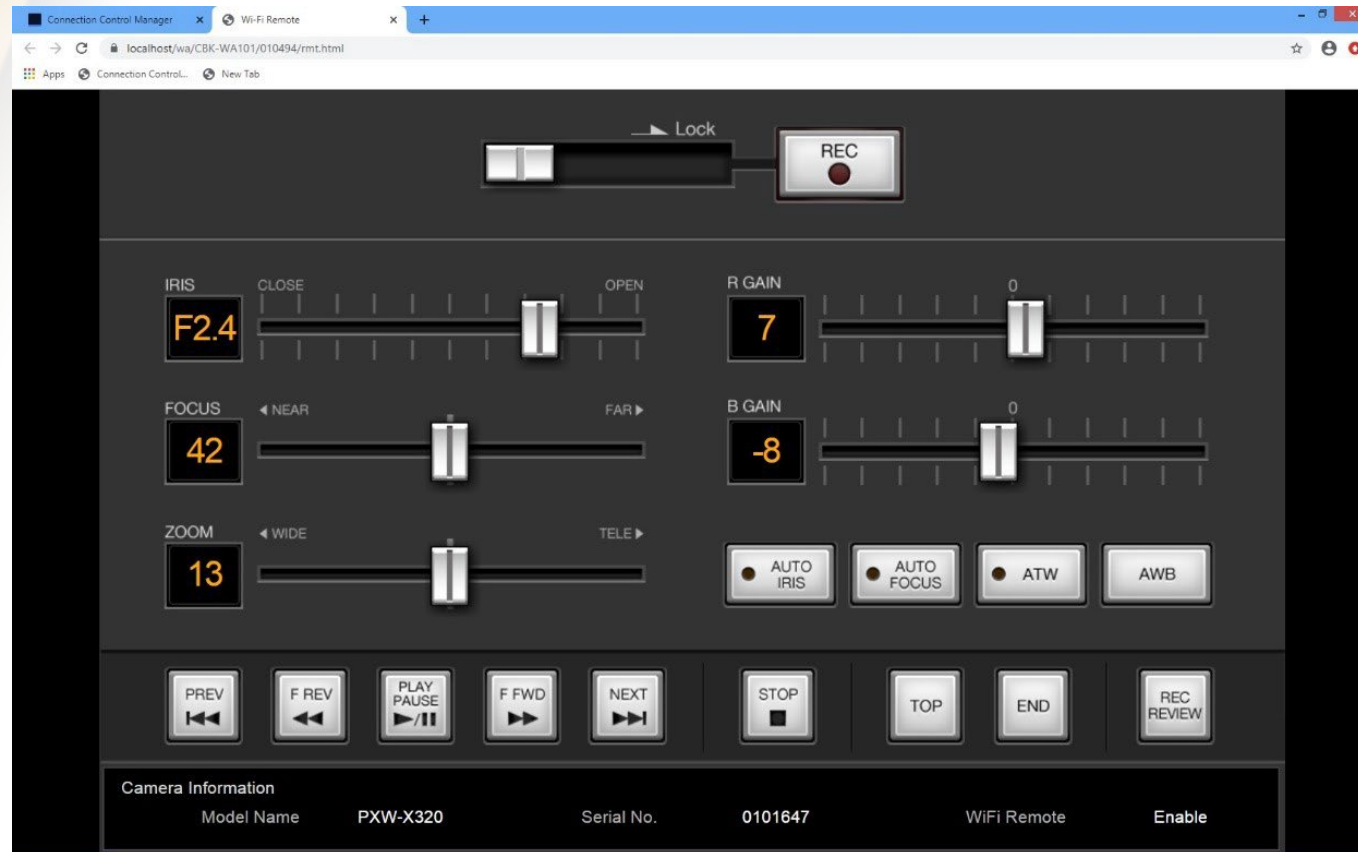

## Connections Control Manager

- Sony Stream computer and establish the live stream.

## Connections Control Manager

- Select Remote Tab and Camera Control

## Connections Control Manager

- Camera Control Screen.

Adjust the controls as needed to obtain the desirable image.